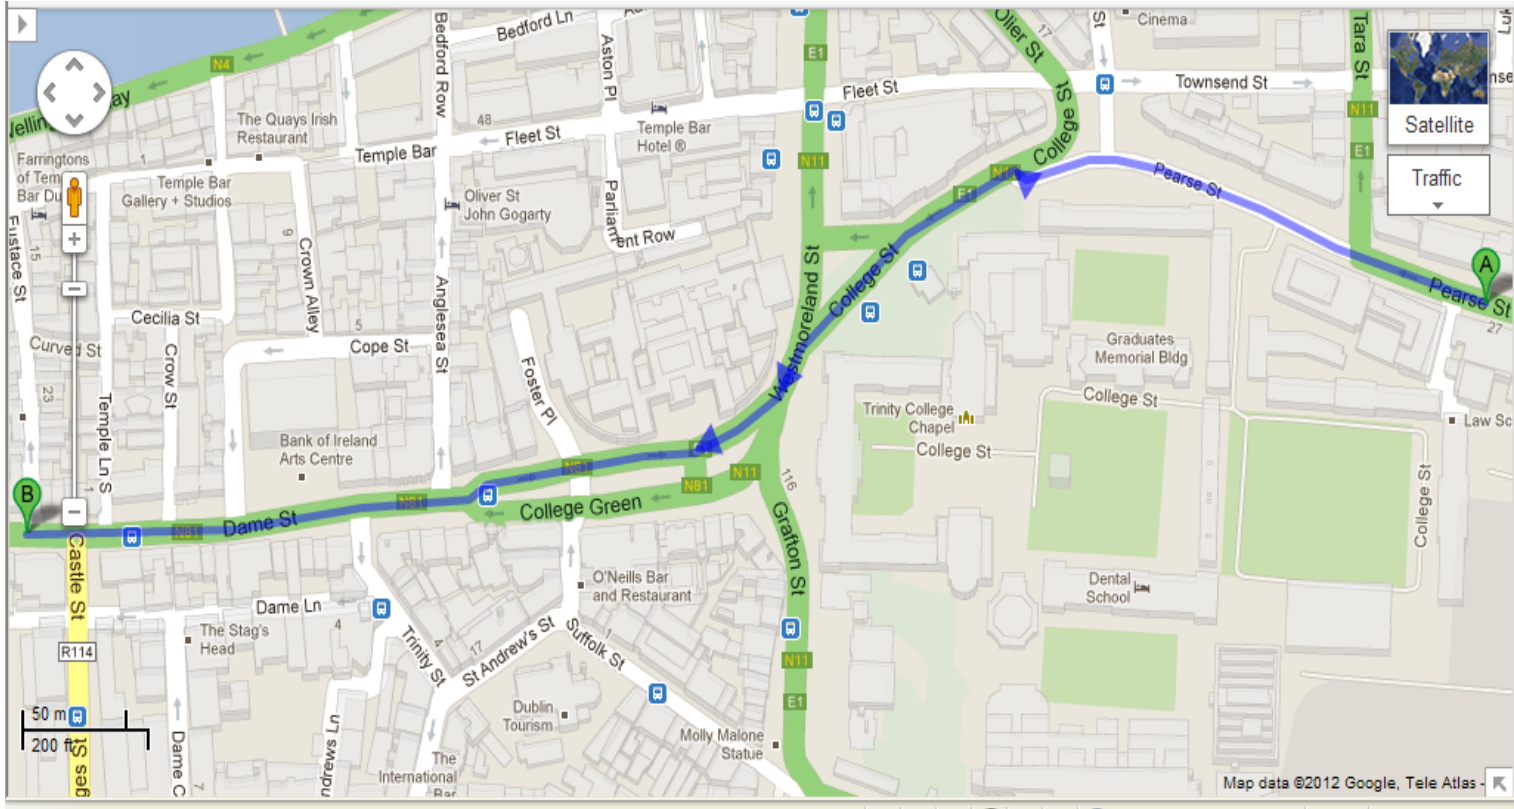

Conference Dinner
Wednesday 8th February 2012
7.30 pm

Directions from Trinity Capital Hotel to Dublin City Hall

- Exit hotel and continue right onto Pearse street (240 m)
- Take a slight left onto College Street (150 m)
- Take a slight right onto Westmoreland Street (48 m)
- Continue along College Green /Dame street
- Dublin City Hall will be on your right